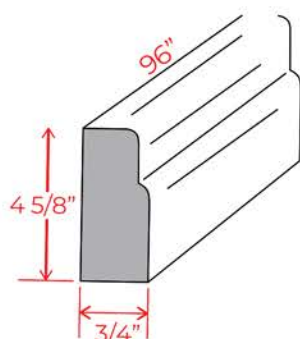

Furniture Base Moulding

Item Code	L
FBM	96