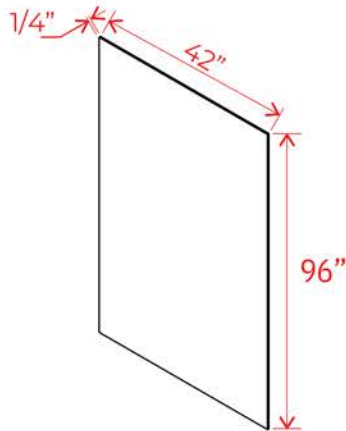

Finish Plywood Panel

Item Code	L
FPV4296	96

Note: Edges are not finished