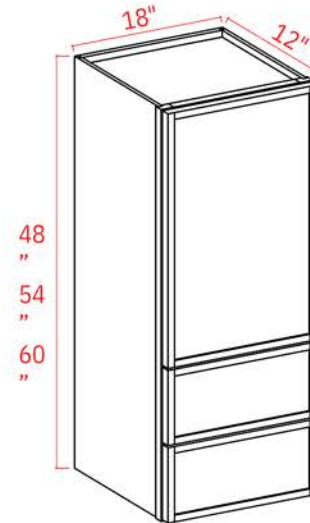

12
3/
4
12
3/
4
12
3/
4
12
3/
4

2 Adjustable Shelves (30" & 36")
3 Adjustable Shelves (42")

Wall Cabinet Double Door

Item Code		W	H	D
W2430	Cabinet	24	30	12
	Door	11 3/4	29 3/4	3/
W2436	Cabinet	24	36	4
	Door	11 3/4	35 3/4	12
W2442	Cabinet	24	42	3/
	Door	11 3/4	41 3/4	4
W2730	Cabinet	27	30	12
	Door	13 1/4	29 3/4	3/
W2736	Cabinet	27	36	4
	Door	13 1/4	35 3/4	12
W2742	Cabinet	27	42	3/
	Door	13 1/4	41 3/4	4
W3030	Cabinet	30	30	12
	Door	14 3/4	29 3/4	3/
W3036	Cabinet	30	36	4
	Door	14 3/4	35 3/4	12
W3042	Cabinet	30	42	3/
	Door	14 3/4	41 3/4	4
W3330	Cabinet	33	30	12
	Door	17 3/4	29 3/4	3/
W3336	Cabinet	18	36	4
	Door	17 3/4	35 3/4	12
W3342	Cabinet	18	42	3/
	Door	17 3/4	41 3/4	4
W3630	Cabinet	36	30	12
	Door	17 3/4	29 3/4	3/
W3636	Cabinet	36	36	4
	Door	17 3/4	35 3/4	12
W3642	Cabinet	36	42	3/
	Door	17 3/4	41 3/4	4
W3930	Cabinet	39	30	12
	Door	19 1/4	29 3/4	3/

2 Adjustable Shelves (30" & 36")
3 Adjustable Shelves (42")

Wall Refrigerator Cabinet Double Doors

Item Code		W	H	D
W301224	Cabinet	30	12	24
	Door	14 3/4	11 3/4	3/4
W301524	Cabinet	30	15	4
	Door	14 3/4	14 3/4	24
W301824	Cabinet	30	18	3/4
	Door	14 3/4	17 3/4	4
W302424	Cabinet	30	24	24
	Door	14 3/4	23 3/4	3/4
W331224	Cabinet	33	12	4
	Door	16 1/4	11 3/4	24
W331524	Cabinet	33	15	3/4
	Door	16 1/4	14 3/4	4
W331824	Cabinet	33	18	24
	Door	16 1/4	17 3/4	3/4
W332424	Cabinet	33	24	4
	Door	16 1/4	23 3/4	24
W361224	Cabinet	36	12	3/4
	Door	17 3/4	11 3/4	4
W361524	Cabinet	36	15	24
	Door	17 3/4	14 3/4	3/4
W361824	Cabinet	36	18	4
	Door	17 3/4	17 3/4	24
W362424	Cabinet	36	24	3/4
	Door	17 3/4	23 3/4	4

No Shelves (12", 15", 18")
1 Adjustable Shelf (24")

Wall Cabinet With Drawers

Item Code		W	H	D
WD1848	Cabinet	18	48	12
	Door	17	29	3/4
	Drawer	3/4	3/4 8	4
WD1854	Cabinet	17	3/4	3/4
	Door	3/4	54	4
	Drawer	18	35	12
WD1860	Cabinet	17	3/4 8	3/4
	Door	3/4	3/4	4
	Drawer	17	60	3/4
		3/4	41	4
		18	3/4 8	12
		17	3/4	3/4
		3/4		4
		17		3/4
		3/4		4