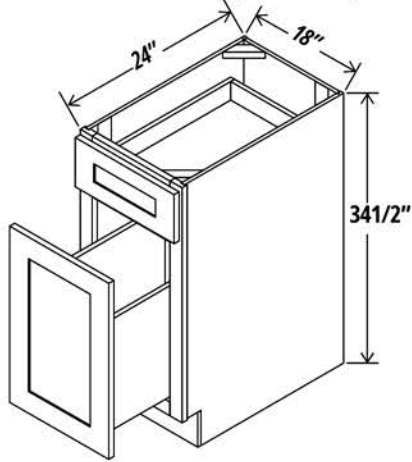

Base Waste Basket Cabinet

Item Code		W	H	D
BWB18	Cabinet	18	34	24
	Top Drawer	17	1/2 6	3/
	Bottom Drawer	1/2	1/4	4
		17	22	3/
		1/2	1/2	4