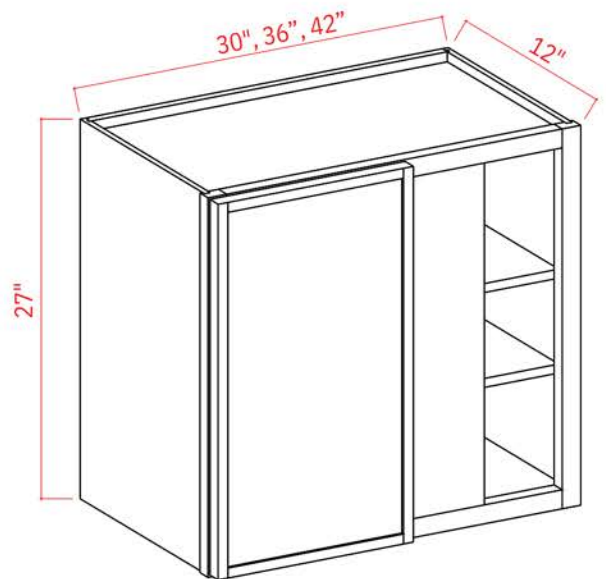

2 adjustable shelves (30"-36")
3 adjustable shelves (42")

Easy Reach Wall Cabinet

Item Code		W	H	D
WER2430	Cabinet	24	30	24
	Door	10 5/8	29 3/4	3/
WER2436	Cabinet	24	36	4
	Door	10 5/8	35 3/4	24
WER2442	Cabinet	24	42	3/
	Door	10 5/8	41 3/4	4

24
3/
4

2 adjustable shelves (30" & 36")
3 adjustable shelves (42")

Wall Blind Corner Cabinet

Item Code		W	H	D
WBC2730	Cabinet	27	30	12
	Door	12 9/16	29 3/4	3/
WBC2736	Cabinet	27	36	4
	Door	12 9/16	35 3/4	12
WBC2742	Cabinet	27	42	3/
	Door	12 9/16	41 3/4	4

12
3/
4

2 adjustable shelves (30" - 36")
3 adjustable shelves (42")
Can be pulled for exact fit

Base Cabinets

Base Cabinet Single Door

Item Code		W	H	D
B12	Cabinet	12	34 1/2	24
	Door	11 3/4	33 3/4	3/
B15	Cabinet	15	34 1/2	4
	Door	14 3/4	33 3/4	24
B18	Cabinet	18	34 1/2	3/
	Door	17 3/4	33 3/4	4
B21	Cabinet	21	34 1/2	24
	Door	20 3/4	33 3/4	3/
			4	
			24	
			3/	
			4	