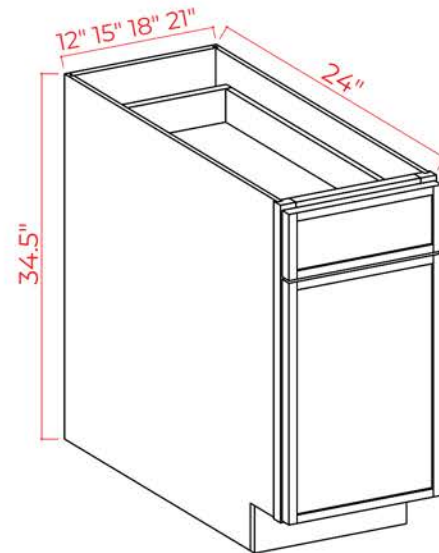

Base Waste Basket Cabinet

Item Code		W	H	D
BWB18	Cabinet	18	34	24
	Top Drawer	17	1/2 6	3/
	Bottom Drawer	1/2	1/4	4
		17	22	3/
		1/2	1/2	4