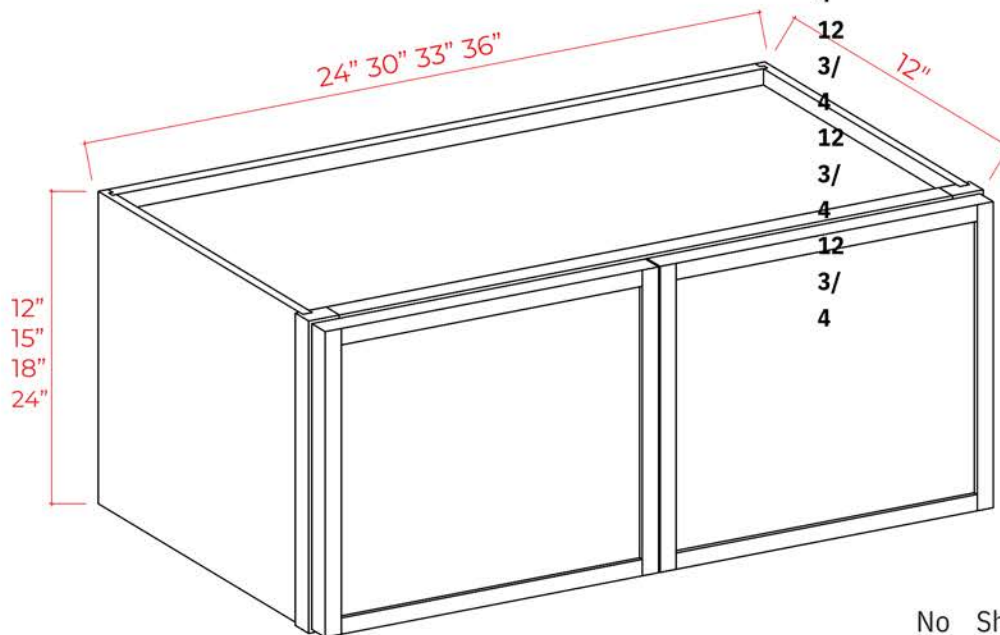

Wall Cabinet Double Doors

Item Code		W	H	D
W2418	Cabinet	24	18	12
	Door	11 3/4	17 3/4	3/4
W3012	Cabinet	30	12	4
	Door	14 3/4	11 3/4	12
W3015	Cabinet	30	15	3/4
	Door	14 3/4	14 3/4	4
W3018	Cabinet	30	18	12
	Door	14 3/4	17 3/4	3/4
W3024	Cabinet	30	24	4
	Door	14 3/4	23 3/4	12
W3312	Cabinet	33	12	3/4
	Door	16 1/4	11 3/4	4
W3315	Cabinet	33	15	12
	Door	16 1/4	14 3/4	3/4
W3318	Cabinet	33	18	4
	Door	16 1/4	17 3/4	12
W3324	Cabinet	33	24	3/4
	Door	16 1/4	23 3/4	4
W3612	Cabinet	36	12	12
	Door	17 3/4	11 3/4	3/4
W3615	Cabinet	36	15	4
	Door	17 3/4	14 3/4	12
W3618	Cabinet	36	18	3/4
	Door	17 3/4	17 3/4	4
W3624	Cabinet	36	24	12
	Door	17 3/4	23 3/4	3/4

No Shelf (12", 15", 18") 1 Adjustable Shelf (24")