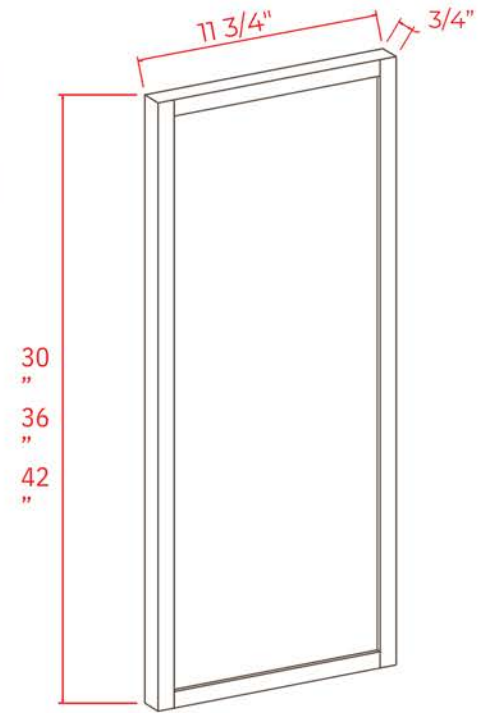

Wall Decorative Door Panel

Item Code	L
WDEP30	29 3/4
WDEP36	35 3/4
WDEP42	41 3/4