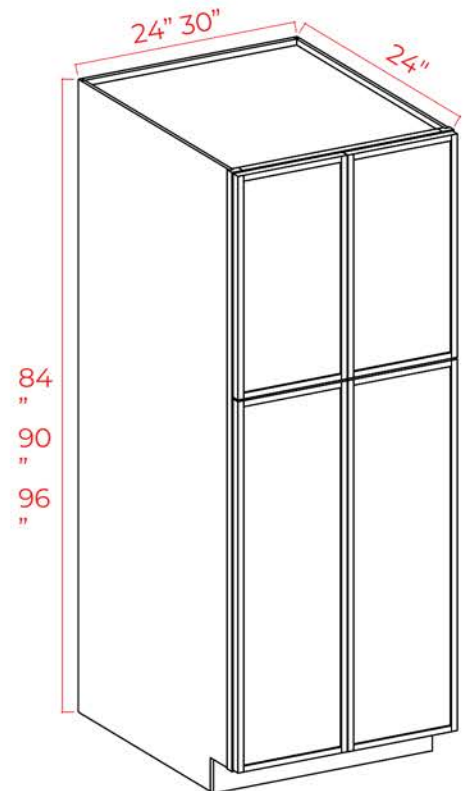

Four Doors
Two Adjustable Top Shelves
Three Bottom Shelves
Note: Roll Out Shelf Kits Available