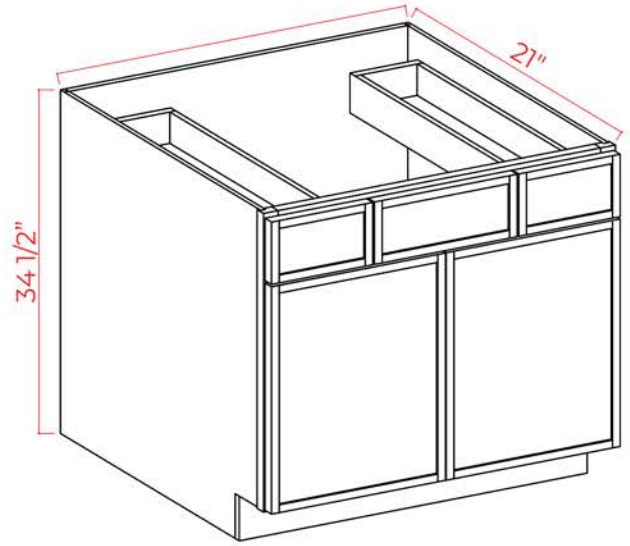

Vanity Sink Drawer Base Cabinet

Item Code		W	H	D
VSD36	Cabinet	36	34	21
	Doors	17 3/4	1/2	3/4
	Outside Drawers	10 1/4	22	4
	Center Drawer	14 1/2	1/2 6	3/4
VSD42	Cabinet	42	1/4	4
	Doors	20 3/4	6 1/4	3/4
	Outside Drawers	11 1/2	34	4
	Center Drawer	18	1/2	21
VSD48	Cabinet	48	22	3/4
	Doors	23 3/4	1/2 6	4
	Outside Drawers	14 1/2	1/4	3/4
	Center Drawer	18	6 1/4	4
		34	3/4	
		1/2	4	
		22	21	
		1/2 6	3/4	
		1/4	4	
		6 1/4	3/4	
			4	
			3/4	
			4