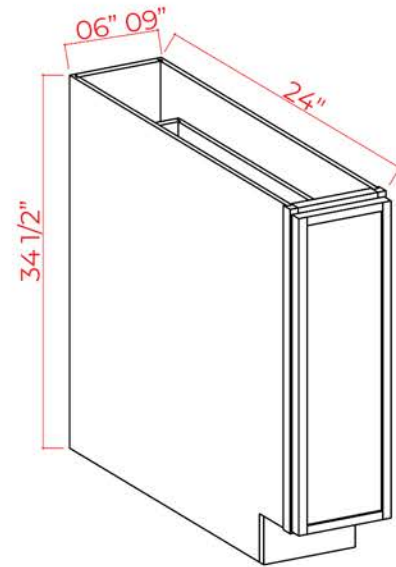

Spice Pull Base Cabinet

Item Code		W	H	D
SPB6	Cabine	6	34 1/2	24
	t	5 1/2	29	3/
SPB9	Drawer	9	34 1/2	4
	Cabine	8 1/2	29	24
	t			3/
	Drawer			4