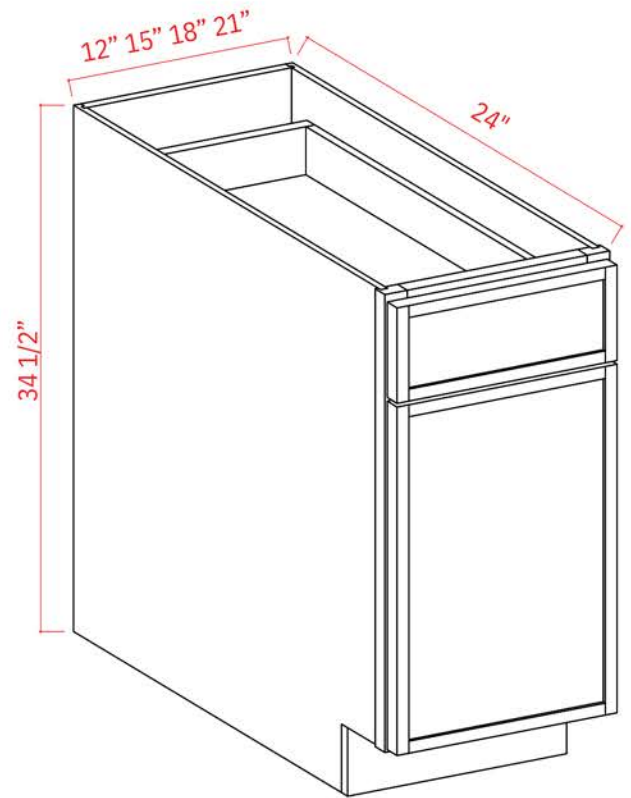

12
3/
4

2 adjustable shelves (30" - 36")
3 adjustable shelves (42")
Can be pulled for exact fit

Base Cabinets

Base Cabinet Single Door

Item Code		W	H	D
B12	Cabinet	12	34 1/2	24
	Door	11 3/4	33 3/4	3/
B15	Cabinet	15	34 1/2	4
	Door	14 3/4	33 3/4	24
B18	Cabinet	18	34 1/2	3/
	Door	17 3/4	33 3/4	4
B21	Cabinet	21	34 1/2	24
	Door	20 3/4	33 3/4	3/
			4	
			24	
			3/	
			4	

1 Drawer, 1 Adjustable Shelf (12", 15", 18", 21")

Base Cabinet Double Door

Item Code		W	H	D
B24	Cabinet	24	34 1/2	24
	Door	11 3/4	33 1/2	3/
B27	Cabinet	27	34 1/2	4
	Door	13 1/4	33 1/2	24
B30	Cabinet	30	34 1/2	3/
	Door	14 3/4	33 1/2	4
B33	Cabinet	33	34 1/2	24
	Door	15 3/4	33 1/2	3/
B36	Cabinet	36	34 1/2	4
	Door	17 3/4	33 1/2	24
B42	Cabinet	42	34 1/2	3/
	Door	20 3/4	33 1/2	4
			24	
			3/	
			4	
			24	
			3/	
			4	