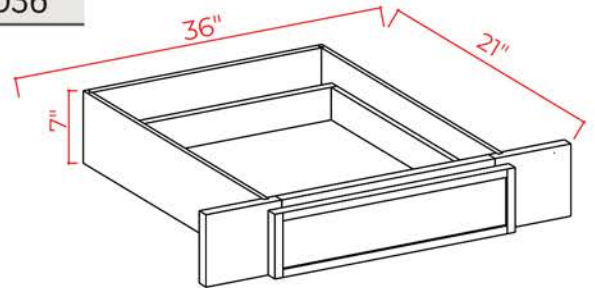

VKD36

Natural finish. Side mount only.
Full extension, not self-closing

Note: Max trim to 30"
Note: Interior Drawer Dimensions 3 1/2" x 18 1/4" x 20 1/4"

Toe Kick

Item Code	L
TKC	96

Sample Door

Item Code

SD