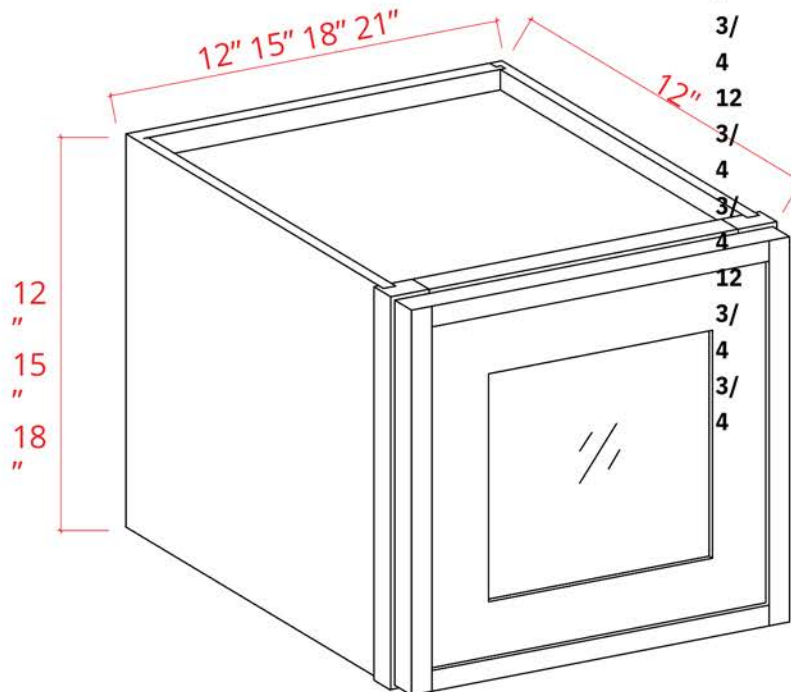

Wall Cabinet Single Glass Door

Item Code		W	H	D
W1212GD	Cabinet	12	12	12
	Door	11 1/2	11 3/4	3/4
W1215GD	Cabinet	12	15	4
	Door	11 1/2	14 3/4	3/4
W1218GD	Cabinet	12	18	4
	Door	11 1/2	17 3/4	12
W1512GD	Cabinet	15	12	3/4
	Door	14 1/2	11 3/4	4
W1515GD	Cabinet	15	15	3/4
	Door	14 1/2	14 3/4	4
W1518GD	Cabinet	15	18	12
	Door	14 1/2	17 3/4	3/4
W1812GD	Cabinet	18	12	4
	Door	17 1/2	11 3/4	3/4
W1815GD	Cabinet	18	15	4
	Door	17 1/2	14 3/4	12
W1818GD	Cabinet	18	18	3/4
	Door	17 1/2	17 3/4	4
W2112GD	Cabinet	21	12	3/4
	Door	20 1/2	11 3/4	4
W2115GD	Cabinet	21	15	12
	Door	20 1/2	14 3/4	3/4
W2118GD	Cabinet	21	18	4
	Door	20 1/2	17 3/4	3/4

Clear Glass Included
Color Matched Interior