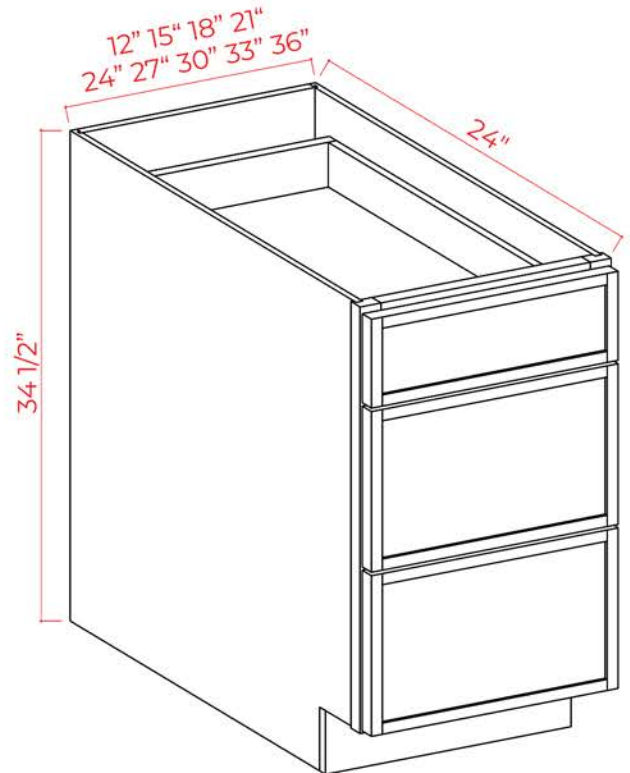

Base Cabinet 3 Drawers

Item Code		W	H	D
3DB12	Cabinet	12	34	24
	Top Drawer	11	1/2 6	3/
	Bottom Drawer	3/4	1/4	4
3DB15	Cabinet	11	11	3/
	Top Drawer	3/4	1/4	4
	Bottom Drawer	15	34	24
3DB18	Cabinet	14	1/2 6	3/
	Top Drawer	3/4	1/4	4
	Bottom Drawer	14	11	3/
3DB21	Cabinet	3/4	1/4	4
	Top Drawer	18	34	24
	Bottom Drawer	17	1/2 6	3/
3DB24	Cabinet	3/4	1/4	4
	Top Drawer	17	11	3/
	Bottom Drawer	3/4	1/4	4
3DB27	Cabinet	21	34	24
	Top Drawer	20	1/2 6	3/
	Bottom Drawer	3/4	1/4	4
3DB30	Cabinet	20	11	3/
	Top Drawer	3/4	1/4	4
	Bottom Drawer	24	34	24
3DB33	Cabinet	23	1/2 6	3/
	Top Drawer	3/4	1/4	4
	Bottom Drawer	23	11	3/
3DB36	Cabinet	3/4	1/4	4
	Top Drawer	27	34	24
	Bottom Drawer	26	1/2 6	3/
		3/4	1/4	4
		26	11	3/
		3/4	1/4	4
		30	34	24
		29	1/2 6	3/
		3/4	1/4	4