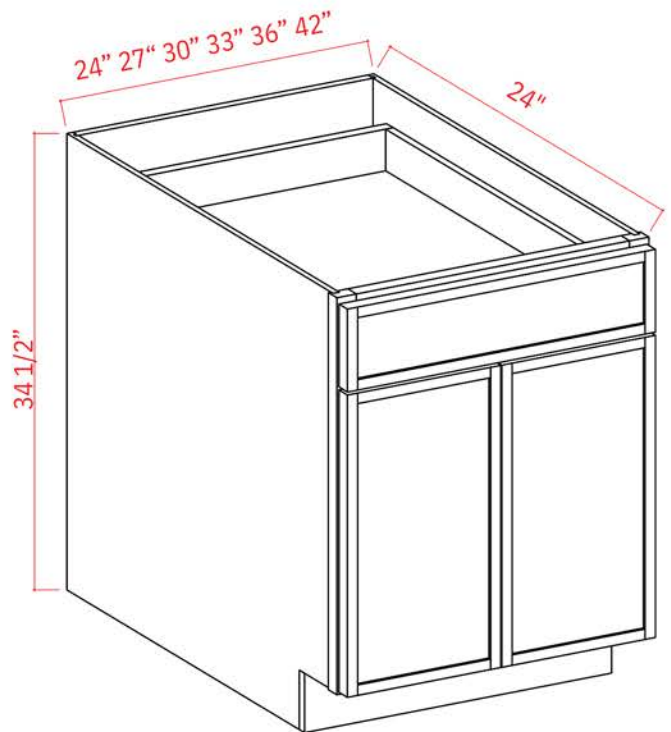

12
3/
4

2 adjustable shelves (30" - 36")
3 adjustable shelves (42")
Can be pulled for exact fit

Base Cabinets

Base Cabinet Single Door

Item Code		W	H	D
B12	Cabinet	12	34 1/2	24
	Door	11 3/4	33 3/4	3/
B15	Cabinet	15	34 1/2	4
	Door	14 3/4	33 3/4	24
B18	Cabinet	18	34 1/2	3/
	Door	17 3/4	33 3/4	4
B21	Cabinet	21	34 1/2	24
	Door	20 3/4	33 3/4	3/
			4	
			24	
			3/	
			4	

1 Drawer, 1 Adjustable Shelf (12", 15", 18", 21")

Base Cabinet Double Door

Item Code		W	H	D
B24	Cabinet	24	34 1/2	24
	Door	11 3/4	33 1/2	3/
B27	Cabinet	27	34 1/2	4
	Door	13 1/4	33 1/2	24
B30	Cabinet	30	34 1/2	3/
	Door	14 3/4	33 1/2	4
B33	Cabinet	33	34 1/2	24
	Door	15 3/4	33 1/2	3/
B36	Cabinet	36	34 1/2	4
	Door	17 3/4	33 1/2	24
B42	Cabinet	42	34 1/2	3/
	Door	20 3/4	33 1/2	4
			24	
			3/	
			4	
			24	
			3/	
			4	