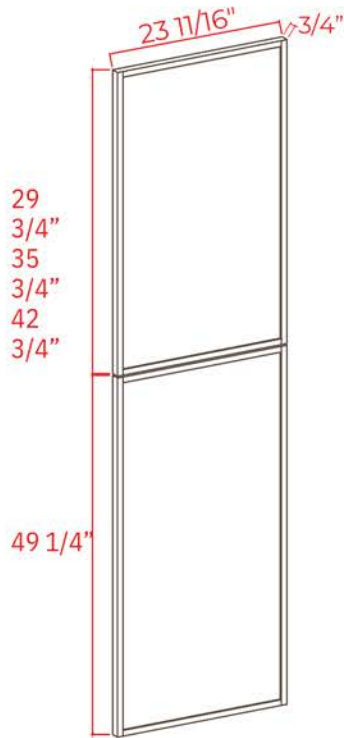

Tall Decorative Door Panel

Item Code	L
TDEP2484	79
TDEP2490	85
TDEP2496	91