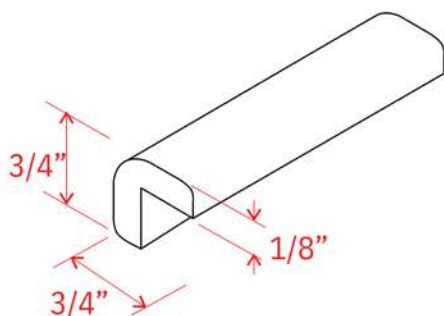

Outside Corner Moulding

Item Code	L
OCM8	96