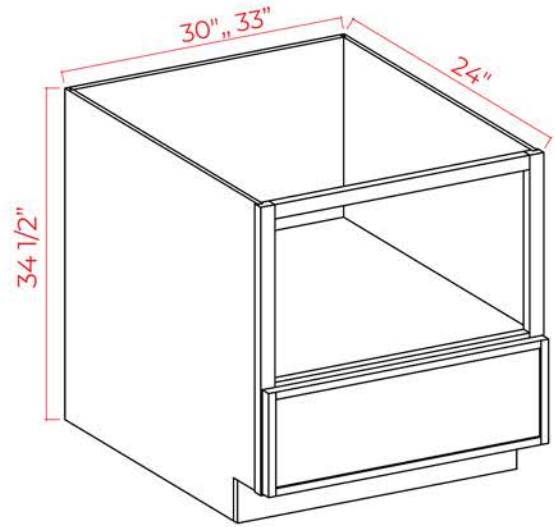

Microwave Base Cabinet

Item Code		W	H	D
MB30	Cabinet	30	34	24
	Drawer	29 3/4	1/2	3/4
	Bottom	23 3/4	10	4
MB33	Drawer	33	1/2	3/4
	Cabinet	32 3/4		4
	Drawer	34	1/2	3/4
			10	4
			1/2	
			14	
			3/8