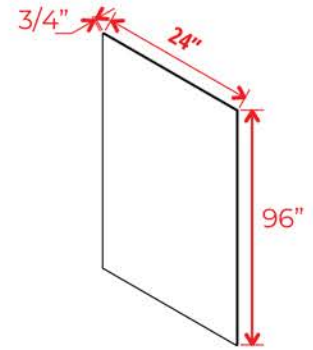

Shelf Board

Item Code	L
S2496	96