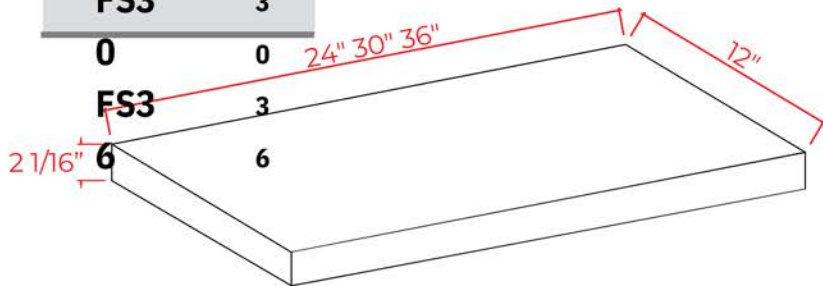

Accessories & Moldings

Wall / Tall Fillers

Item Code	L
F1.5	9
F34	6
2	4
F39	2
6	9
F64	6
2	4
F69	2
6	9
	6

Classic Decorative Leg

Item Code
CLDL

Floating Shelf

Item Code	L
FS2	2
4	4
FS3	3
0	0
FS3	3
6	6

Comes with hardware