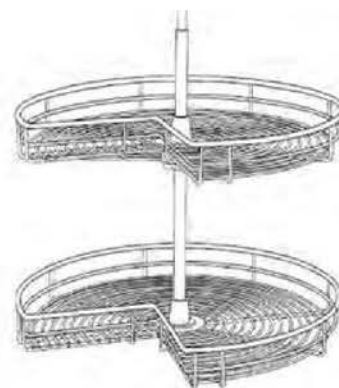

Wood Tray / Chrome Tray

Item Code
Wood Tray
ChromeTray 33
ChromeTray 36

** NOTE: W

T Add to ERB for Lazy Susan
 Wood tray does not have a pole included in the middle
 Wood tray *** Can be used in frameless line. Fits both 33" and 36"
 rays are shelf mounted