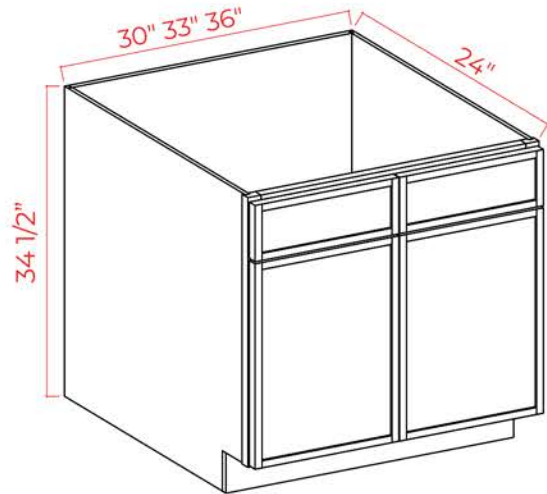

Sink Base

Item Code		W	H	D
SB30	Cabinet	30	34	24
	Door	14	1/2	3/4
	Drawer	3/4	22	4
SB33	Cabinet	14	3/4 6	3/4
	Door	3/4	1/4	4
	Drawer	33	34	24
SB36	Cabinet	16	1/2	3/4
	Door	1/4	22	4
	Drawer	16	3/4 6	3/4
		1/4	1/4	4
		36	34	24
		17	1/2	3/4
		3/4	22	4
		17	3/4 6	3/4
		3/4	1/4	4