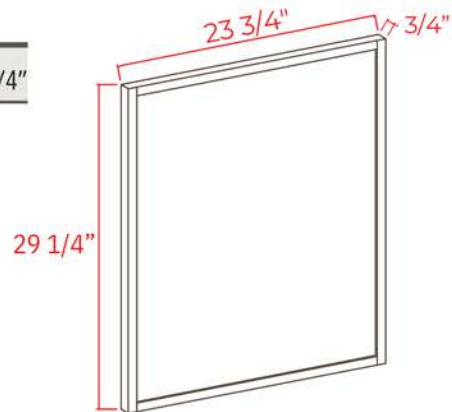

Base Decorative Door Panel

Item Code	L
BDEP	29 1/4"