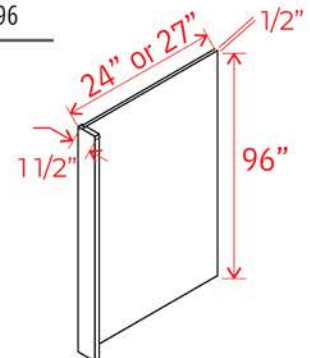

Dishwasher Return Panel

L Item Code	
DWR3	34 1/2

Note: Edges are not finished

Refrigerator End Panel

Item Code	L
REPV249	96
6	96

REPV279
6

Note: Edges are not finished

Tall Decorative Door Panel