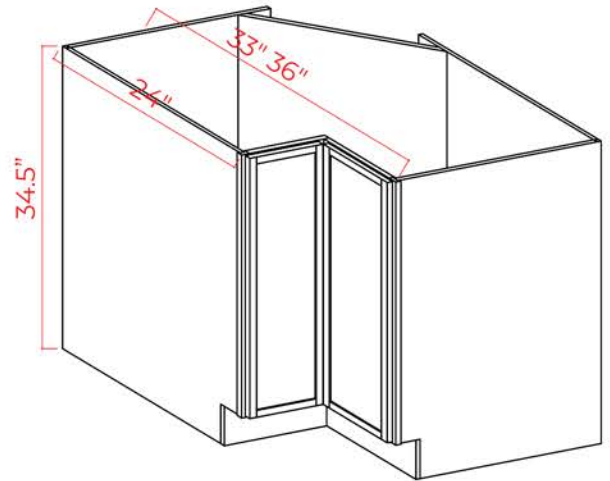

Easy Reach Base Cabinet

Item Code		W	H	D
ERB33	Cabinet	33	34 1/2	24
	Door	7 5/8	29	3/4
ERB36	Cabinet	36	34 1/2	4
	Door	10 5/8	29	24
W1215GD	Cabinet	27	42	3/4
	Door			4
	Cabinet	14 1/2	12	12
	Door	15	11	
	Cabinet	14 1/2	15	12
				3/4
			4	
			12	

One Bi-fold Door

Blind Corner Base Cabinet

Item Code		W	H	D
BBC36*	Cabinet	33	34	24
	Door	10	1/2	3/4
	Drawer	10	22	4
*Install range 37" min., 40" max; Specify Left-hinge or Right-hinge assembly				
BBC39*	Cabinet	36	1/4	4
	Door	12		
	Drawer	3/4	34	3/4
*Install range 40" min., 43" max; Specify Left-hinge or Right-hinge assembly				
BBC42*	BCabinet	3/4	22	3/4
	Door		1/2 6	4
	Drawer	39	1/4	24
*Install range 43" min., 46" max; Specify Left-hinge or Right-hinge assembly				
		3/4	34	3/4
		15	1/2	4
		3/4	22	24
			1/2 6	3/4
			1/4	4