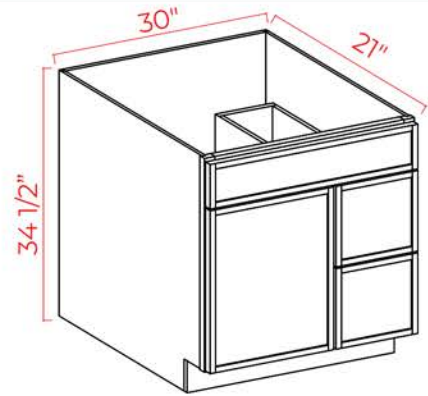

Vanity Combo Cabinet

Item Code		W	H	D
V3021TDL	Cabinet	30	34	21
	Door	17	1/2	3/
	Long Drawer	3/4	22	4
	Top Drawer	17	3/4 6	3/
	Bottom Drawer	3/4	1/4	4
V3021TDR	Cabinet	11	6 1/4	3/
	Door	3/4	11	4
	Long Drawer	11	1/4	3/
	Top Drawer	3/4	34	4
	Bottom Drawer	30	1/2	21
		17	22	3/
		3/4	3/4 6	4
		17	1/4	3/
		3/4	6 1/4	4
		11	11	3/
		3/4	1/4	4
		11		3/
		3/4		4

Vanity Drawer Cabinet

Item Code		W	H	D
V3621TDL	Cabinet	36	34	21
	Door	11	1/2	3/
	Long Drawer	3/4	22	4
	Top Drawer	23	3/4 6	3/
	Bottom Drawer	3/4	1/4	4
V3621TDR	Cabinet	11	6 1/4	3/
	Door	3/4	11	4
	Long Drawer	11	1/4	3/
	Top Drawer	3/4	34	4
	Bottom Drawer	36	1/2	21
		11	22	3/
		3/4	3/4 6	4
		23	1/4	3/
		3/4	6 1/4	4
		11	11	3/
		3/4	1/4	4
		11		3/
		3/4		4