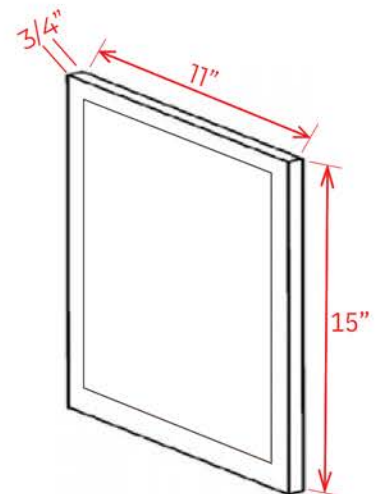

VKD36

Natural finish. Side mount only.
Full extension, not self-closing

Note: Max trim to 30"
Note: Interior Drawer Dimensions 3 1/2" x 18 1/4" x 20 1/4"

Toe Kick

Item Code	L
TKC	96

Sample Door

Item Code

SD