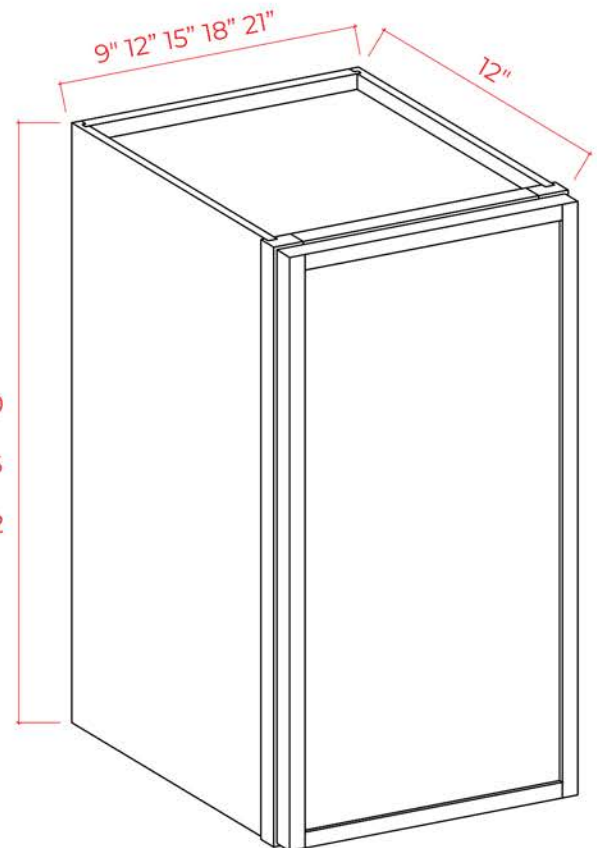

Wall Cabinet Single Door

Item Code		W	H	D
W0930	Cabinet	9	30	12
	Door	8 3/4	29 3/4	3/
W0936	Cabinet	9	36	4
	Door	8 3/4	35 3/4	12
W0942	Cabinet	9	42	3/
	Door	8 3/4	41 3/4	4
W1230	Cabinet	12	30	12
	Door	11 3/4	29 3/4	3/
W1236	Cabinet	12	36	4
	Door	11 3/4	35 3/4	12
W1242	Cabinet	12	42	3/
	Door	11 3/4	41 3/4	4
W1530	Cabinet	15	30	12
	Door	14 3/4	29 3/4	3/
W1536	Cabinet	15	36	4
	Door	14 3/4	35 3/4	12
W1542	Cabinet	15	42	3/
	Door	14 3/4	41 3/4	4
W1830	Cabinet	18	30	12
	Door	17 3/4	29 3/4	3/
W1836	Cabinet	18	36	4
	Door	17 3/4	35 3/4	12
W1842	Cabinet	18	42	3/
	Door	17 3/4	41 3/4	4
W2130	Cabinet	21	30	12
	Door	20 3/4	29 3/4	3/
W2136	Cabinet	21	36	4
	Door	20 3/4	35 3/4	12
W2142	Cabinet	21	42	3/
	Door	20 3/4	41 3/4	4

12
3/
4
12
3/
4
12
3/
4
12
3/
4

2 Adjustable Shelves (30" & 36")
3 Adjustable Shelves (42")