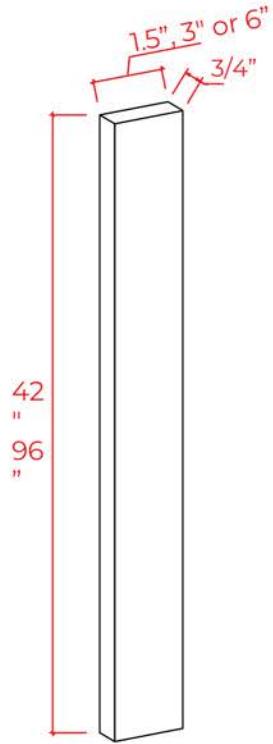

Wall / Tall Fillers

Item Code	L
F1.5	9
F34	6
2	4
F39	2
6	9
F64	6
2	4
F69	2
6	9
	6