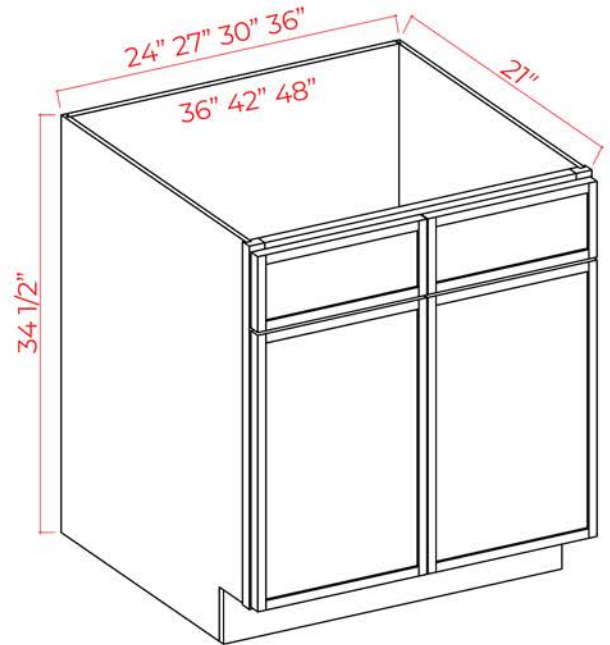

Vanity Sink Cabinet

Item Code		W	H	D
VS24	Cabinet	24	34	21
	Doors	11	1/2	3/
	Dummy Drawer	3/4	22	4
VS27	Cabinet	23	3/4 6	3/
	Doors	1/4	1/4	4
	Dummy Drawer	27	34	21
VS30	Cabinet	13	1/2	3/
	Doors	1/4	22	4
	Dummy	26	3/4 6	3/
VS36	Drawers	1/2	1/4	4
	Cabinet	30	34	21
	Doors	14	1/2	3/
	Dummy	3/4	22	4
	Drawers	14	3/4 6	3/
	Drawers	3/4	1/4	4
		36	34	21
		17	1/2	3/
		3/4	22	4
		17	3/4 6	3/
		3/4	1/4	4