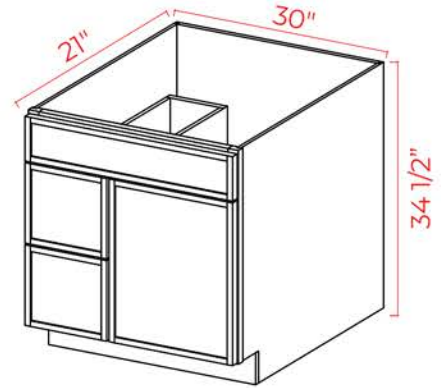

Vanity Combo Cabinet

Item Code		W	H	D
V3021TDL	Cabinet	30	34	21
	Door	17	1/2	3/
	Long Drawer	3/4	22	4
	Top Drawer	17	3/4 6	3/
	Bottom Drawer	3/4	1/4	4
V3021TDR	Cabinet	11	6 1/4	3/
	Door	3/4	11	4
	Long Drawer	11	1/4	3/
	Top Drawer	3/4	34	4
	Bottom Drawer	30	1/2	21
		17	22	3/
		3/4	3/4 6	4
		17	1/4	3/
		3/4	6 1/4	4
		11	11	3/
		3/4	1/4	4
		11		3/
		3/4		4

Vanity Drawer Cabinet

Item Code		W	H	D
V3621TDL	Cabinet	36	34	21
	Door	11	1/2	3/
	Long Drawer	3/4	22	4
	Top Drawer	23	3/4 6	3/
	Bottom Drawer	3/4	1/4	4
V3621TDR	Cabinet	11	6 1/4	3/
	Door	3/4	11	4
	Long Drawer	11	1/4	3/
	Top Drawer	3/4	34	4
	Bottom Drawer	36	1/2	21
		11	22	3/
		3/4	3/4 6	4
		23	1/4	3/
		3/4	6 1/4	4
		11	11	3/
		3/4	1/4	4
		11		3/
		3/4		4