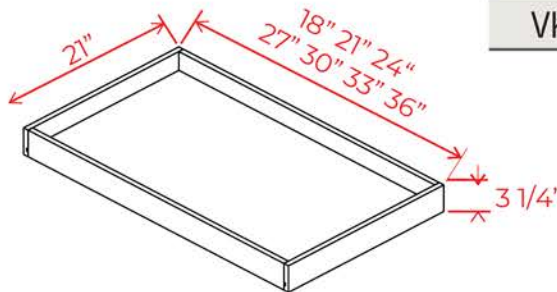

Roll Out Tray

Item Code

RS18
RS21
RS24
RS27
RS30
RS33
RS36