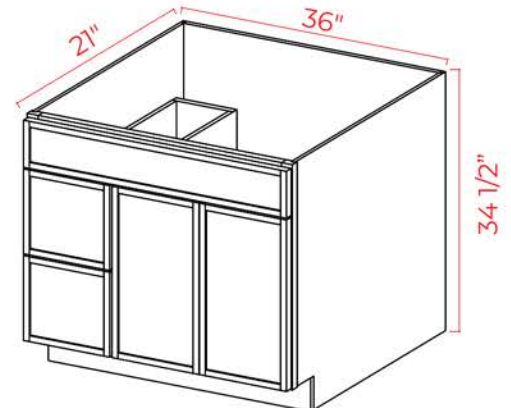

V3621TDL: 36" Combo w Drawers Left
V3621TDR: 36" Combo w Drawers Right