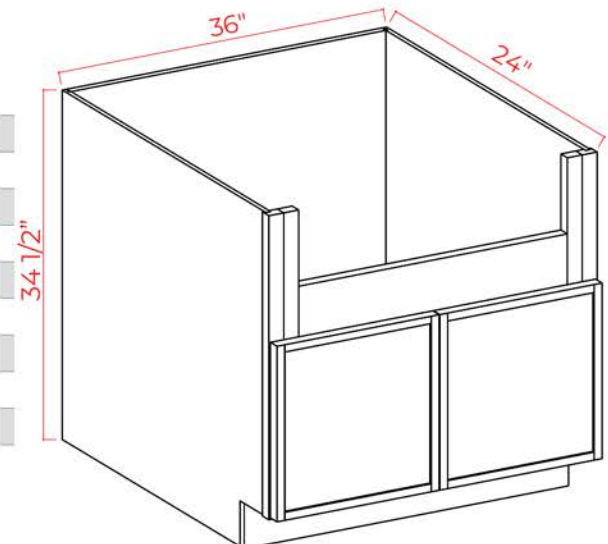

Two Dummy Drawers

Farm Sink Base

Item Code		W	H	D
FSB36	Cabinet	36	34	24
	Door	17 3/4	1/2	3/4
	Bottom	23 3/4	17	4
		33	1/4	3/4
		32 1/2		4
		34	1/2	3/4
		10		4
		1/2		
		14		
		3/8		

Tall Cabinets

Tall Pantry 2 Doors