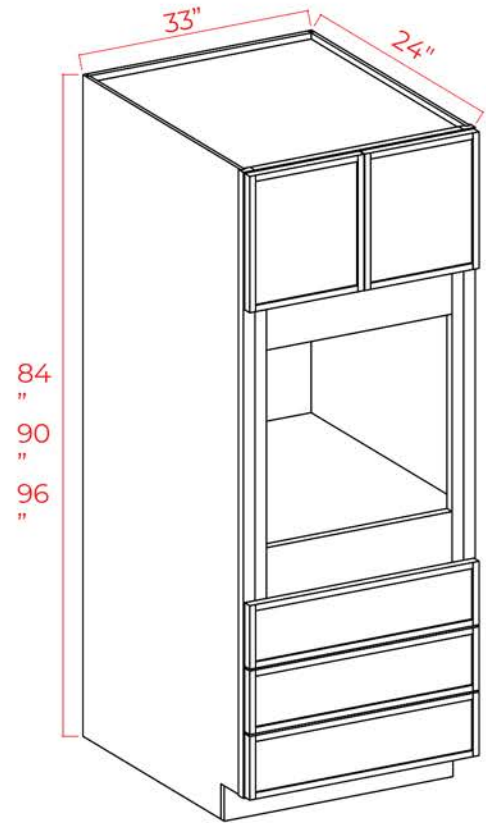

Oven Cabinet

Item Code		W	H	D
0338424	Cabinet	33	84	24
	Doors	16	17	3/4
	Drawers	1/4	1/4 8	4
0339024	Cabinet	32	1/4	3/4
	Doors	3/4	90	4
	Drawers	33	23	24
0339624	Cabinet	16	1/4 8	3/4
	Doors	1/4	1/4	4
	Drawers	32	96	3/4
		3/4	29	4
		33	1/4 8	24
		16	1/4	3/4
		1/4		4
		32		3/4
		3/4		4