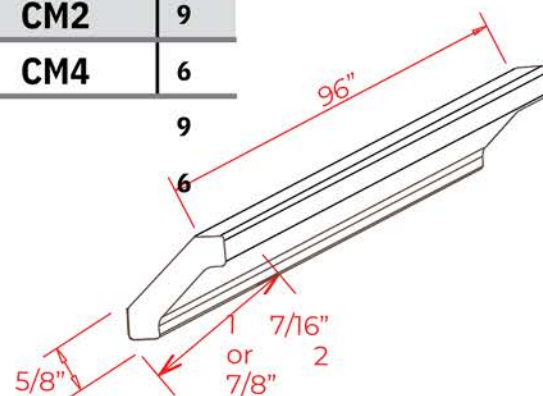

Crown Moulding

Item Code	L
CM2	9
CM4	6