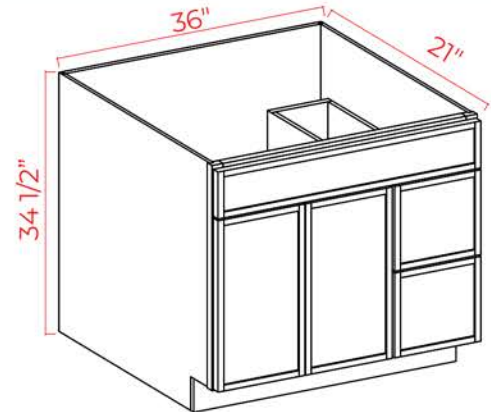

V3021TDL: 30" Combo w Drawers Left
V3021TDR: 30" Combo w Drawers Right