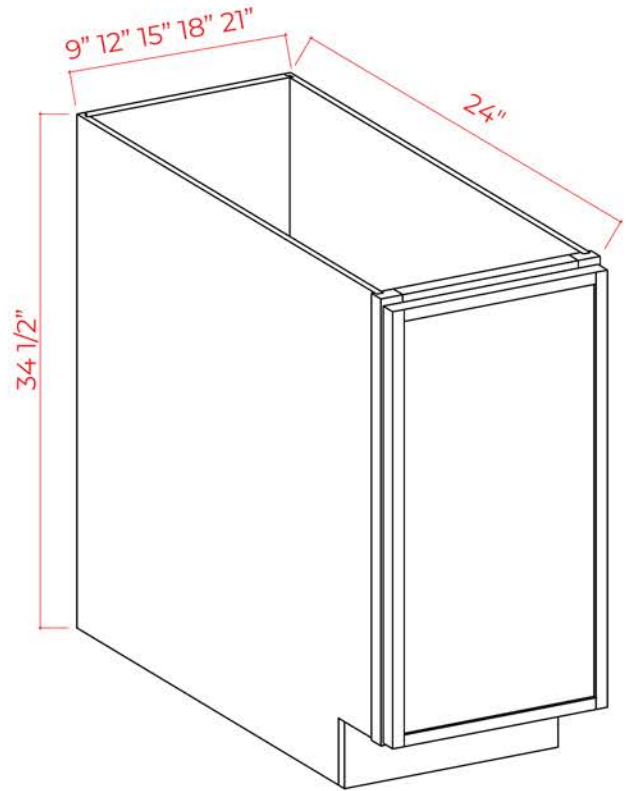

12
3/
4

2 adjustable shelves (30" - 36")
3 adjustable shelves (42")
Can be pulled for exact fit

Base Cabinets

Base Cabinet Single Door

Item Code		W	H	D
B12	Cabinet	12	34 1/2	24
	Door	11 3/4	33 3/4	3/
B15	Cabinet	15	34 1/2	4
	Door	14 3/4	33 3/4	24
B18	Cabinet	18	34 1/2	3/
	Door	17 3/4	33 3/4	4
B21	Cabinet	21	34 1/2	24
	Door	20 3/4	33 3/4	3/
			4	
			24	
			3/	
			4	

1 Drawer, 1 Adjustable Shelf (12", 15", 18", 21")

Base Cabinet Double Door

Item Code		W	H	D
B24	Cabinet	24	34 1/2	24
	Door	11 3/4	33 1/2	3/
B27	Cabinet	27	34 1/2	4
	Door	13 1/4	33 1/2	24
B30	Cabinet	30	34 1/2	3/
	Door	14 3/4	33 1/2	4
B33	Cabinet	33	34 1/2	24
	Door	15 3/4	33 1/2	3/
B36	Cabinet	36	34 1/2	4
	Door	17 3/4	33 1/2	24
B42	Cabinet	42	34 1/2	3/
	Door	20 3/4	33 1/2	4
			24	
			3/	
			4	
			24	
			3/	
			4	

1 Drawer, 1 Adjustable Shelf (24", 27")
2 Drawers, 2 Adjustable Shelves (30", 33", 36", 42")

Base Cabinet Full High Single Door

Item Code		W	H	D
BFH09	Cabinet	9	34	24
	Door	8 3/4	1/2	3/4
BFH12	Cabinet	12	29	4
	Door	11 3/4	1/4	24
BFH15	Cabinet	15	34	3/4
	Door	14 3/4	1/2	4
BFH18	Cabinet	18	29	24
	Door	17 3/4	1/4	3/4
BFH21	Cabinet	21	34	4
	Door	20 3/4	1/2	24
			29	3/4
			1/4	4
			34	24
			1/2	3/4
			29	4
			1/4	
			34	
			1/2	
			29	
			1/4	