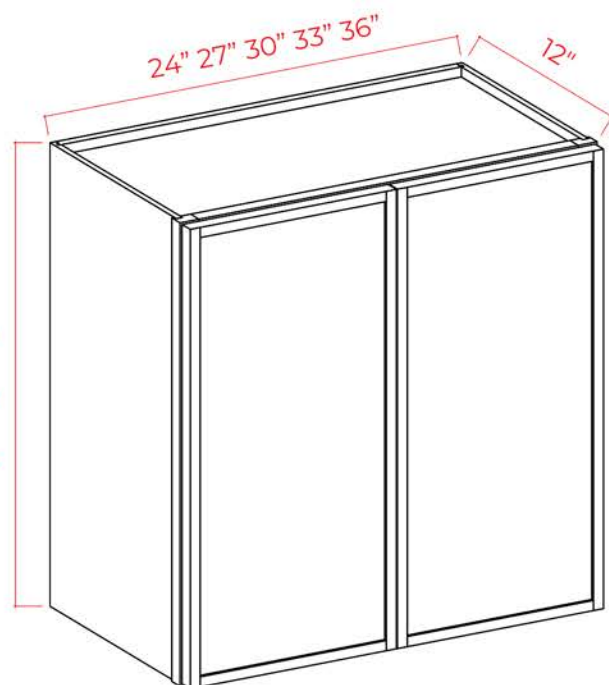

Wall Cabinet Double Door

Item Code		W	H	D
W2430	Cabinet	24	30	12
	Door	11 3/4	29 3/4	3/
W2436	Cabinet	24	36	4
	Door	11 3/4	35 3/4	12
W2442	Cabinet	24	42	3/
	Door	11 3/4	41 3/4	4
W2730	Cabinet	27	30	12
	Door	13 1/4	29 3/4	3/
W2736	Cabinet	27	36	4
	Door	13 1/4	35 3/4	12
W2742	Cabinet	27	42	3/
	Door	13 1/4	41 3/4	4
W3030	Cabinet	30	30	12
	Door	14 3/4	29 3/4	3/
W3036	Cabinet	30	36	4
	Door	14 3/4	35 3/4	12
W3042	Cabinet	30	42	3/
	Door	14 3/4	41 3/4	4
W3330	Cabinet	33	30	12
	Door	17 3/4	29 3/4	3/
W3336	Cabinet	18	36	4
	Door	17 3/4	35 3/4	12
W3342	Cabinet	18	42	3/
	Door	17 3/4	41 3/4	4
W3630	Cabinet	36	30	12
	Door	17 3/4	29 3/4	3/
W3636	Cabinet	36	36	4
	Door	17 3/4	35 3/4	12
W3642	Cabinet	36	42	3/
	Door	17 3/4	41 3/4	4
W3930	Cabinet	39	30	12
	Door	19 1/4	29 3/4	3/

2 Adjustable Shelves (30" & 36")
3 Adjustable Shelves (42")