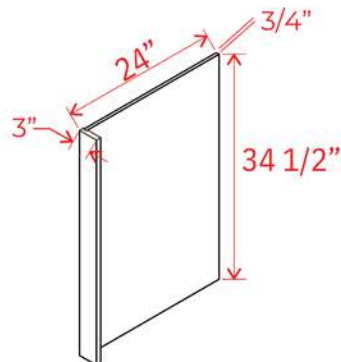

Dishwasher Return Panel

L Item Code	
DWR3	34 1/2

Note: Edges are not finished