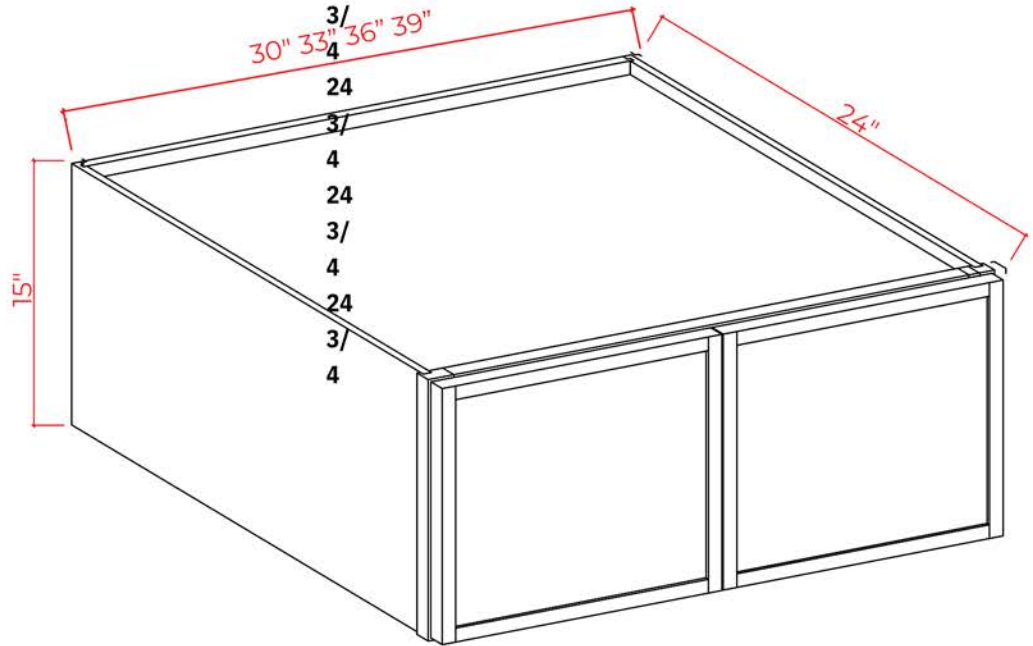

Wall Refrigerator Cabinet Double Doors

Item Code		W	H	D
W301224	Cabinet	30	12	24
	Door	14 3/4	11 3/4	3/4
W301524	Cabinet	30	15	4
	Door	14 3/4	14 3/4	24
W301824	Cabinet	30	18	3/4
	Door	14 3/4	17 3/4	4
W302424	Cabinet	30	24	24
	Door	14 3/4	23 3/4	3/4
W331224	Cabinet	33	12	4
	Door	16 1/4	11 3/4	24
W331524	Cabinet	33	15	3/4
	Door	16 1/4	14 3/4	4
W331824	Cabinet	33	18	24
	Door	16 1/4	17 3/4	3/4
W332424	Cabinet	33	24	4
	Door	16 1/4	23 3/4	24
W361224	Cabinet	36	12	3/4
	Door	17 3/4	11 3/4	4
W361524	Cabinet	36	15	24
	Door	17 3/4	14 3/4	3/4
W361824	Cabinet	36	18	4
	Door	17 3/4	17 3/4	24
W362424	Cabinet	36	24	3/4
	Door	17 3/4	23 3/4	4

No Shelves (12", 15", 18")
1 Adjustable Shelf (24")