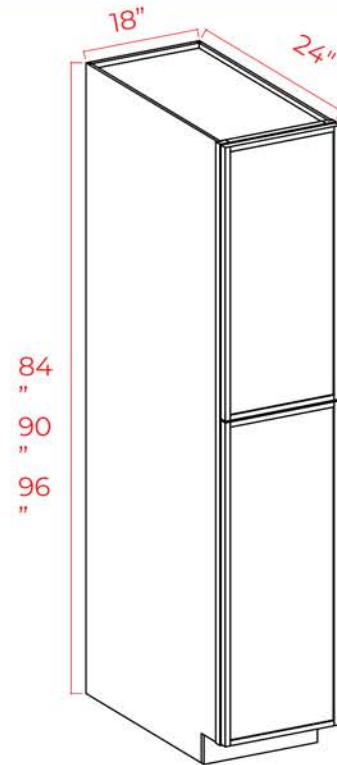

Two Dummy Drawers

Farm Sink Base

Item Code		W	H	D
FSB36	Cabinet	36	34	24
	Door	17 3/4	1/2	3/4
	Bottom	23 3/4	17	4
		33	1/4	3/4
		32 1/2		4
		34	1/2	3/4
		10		4
		1/2		
		14		
		3/8		

Tall Cabinets

Tall Pantry 2 Doors

Item Code		W	H	D
U188424	Cabinet	18	84	24
	Top Door	17	29	3/4
	Bottom Door	3/4	3/4	4
U189024	Cabinet	17	49	3/4
	Top Door	3/4	1/4	4
	Bottom Door	18	90	24
U189624	Cabinet	17	35	3/4
	Top Door	3/4	3/4	4
	Bottom Door	17	49	3/4
		3/4	1/4	4
		18	96	24
		17	41	3/4
		3/4	3/4	4
		17	49	3/4
		3/4	1/4	4