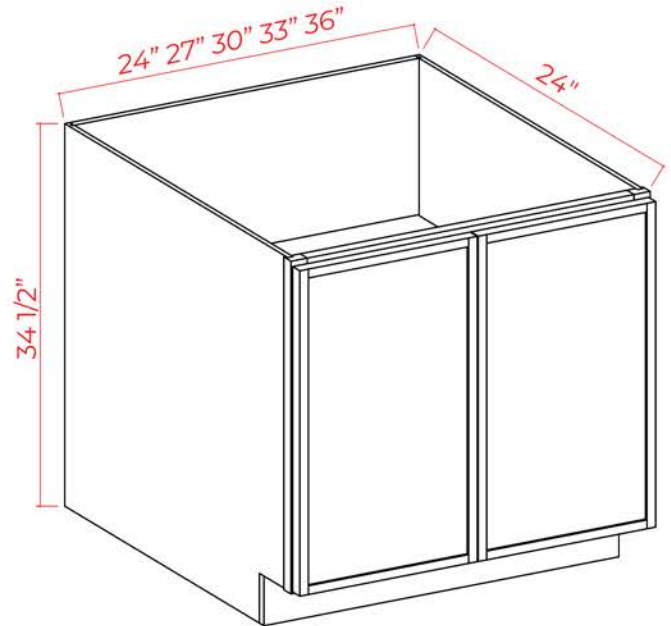

1 Drawer, 1 Adjustable Shelf (12", 15", 18", 21")

Base Cabinet Double Door

Item Code		W	H	D
B24	Cabinet	24	34 1/2	24
	Door	11 3/4	33 1/2	3/
B27	Cabinet	27	34 1/2	4
	Door	13 1/4	33 1/2	24
B30	Cabinet	30	34 1/2	3/
	Door	14 3/4	33 1/2	4
B33	Cabinet	33	34 1/2	24
	Door	15 3/4	33 1/2	3/
B36	Cabinet	36	34 1/2	4
	Door	17 3/4	33 1/2	24
B42	Cabinet	42	34 1/2	3/
	Door	20 3/4	33 1/2	4
			24	
			3/	
			4	
			24	
			3/	
			4	

1 Drawer, 1 Adjustable Shelf (24", 27")
2 Drawers, 2 Adjustable Shelves (30", 33", 36", 42")

Base Cabinet Full High Single Door

Item Code		W	H	D
BFH09	Cabinet	9	34	24
	Door	8 3/4	1/2	3/4
BFH12	Cabinet	12	29	4
	Door	11 3/4	1/4	24
BFH15	Cabinet	15	34	3/4
	Door	14 3/4	1/2	4
BFH18	Cabinet	18	29	24
	Door	17 3/4	1/4	3/4
BFH21	Cabinet	21	34	4
	Door	20 3/4	1/2	24
			29	3/4
			1/4	4
			34	24
			1/2	3/4
			29	4
			1/4	
			34	
			1/2	
			29	
			1/4	

1 Adjustable Shelf (12", 15", 18", 21")

Base Cabinet Full High 2 Doors

Item Code		W	H	D
BFH24	Cabinet	24	34	24
	Door	11 3/4	1/2	3/4
BFH27	Cabinet	27	29	4
	Door	13 1/4	1/4	24
BFH30	Cabinet	30	34	3/4
	Door	14 3/4	1/2	4
BFH33	Cabinet	33	29	24
	Door	16 1/4	1/4	3/4
BFH36	Cabinet	36	34	4
	Door	17 3/4	1/2	24
			29	3/4
			1/4	4
			34	24
			1/2	3/4
			29	4
			1/4	
			34	
			1/2	
			29	
			1/4	