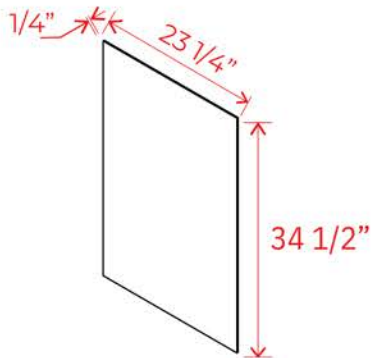

Base SkinVeneer Panel

L Item Code	
BSV	34 1/2

Note: Edges are not finished