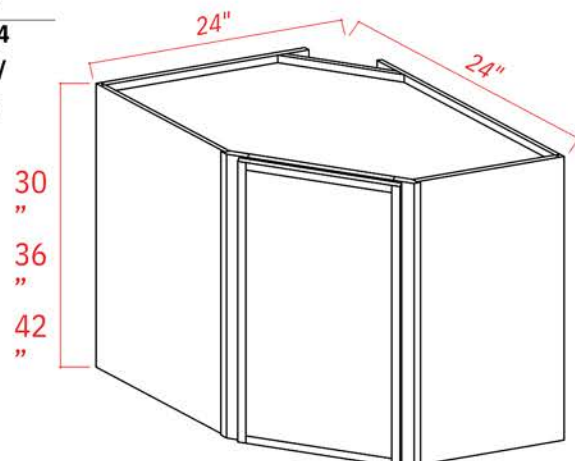

No Shelves (12", 15", 18")
1 Adjustable Shelf (24")

Wall Cabinet With Drawers

Item Code		W	H	D
WD1848	Cabinet	18	48	12
	Door	17	29	3/4
	Drawer	3/4	3/4 8	4
WD1854	Cabinet	17	3/4	3/4
	Door	3/4	54	4
	Drawer	18	35	12
WD1860	Cabinet	17	3/4 8	3/4
	Door	3/4	3/4	4
	Drawer	17	60	3/4
		3/4	41	4
		18	3/4 8	12
		17	3/4	3/4
		3/4		4
		17		3/4
		3/4		4

2 adjustable shelves (48" & 54")
3 adjustable shelves (60")

Wall Diagonal Corner Cabinet

Item Code		W	H	D
DCW2430	Cabinet	24	30	24
	Door	15 1/4	29 3/4	3/4
DCW2436	Cabinet	24	36	4
	Door	15 1/4	35 3/4	24
DCW2442	Cabinet	24	42	3/4
	Door	15 1/4	41 3/4	4
			24	
			3/4	
			4	

2 adjustable shelves (30"-36")
3 adjustable shelves (42")

Easy Reach Wall Cabinet

Item Code		W	H	D
WER2430	Cabinet	24	30	24
	Door	10 5/8	29 3/4	3/
WER2436	Cabinet	24	36	4
	Door	10 5/8	35 3/4	24
WER2442	Cabinet	24	42	3/
	Door	10 5/8	41 3/4	4