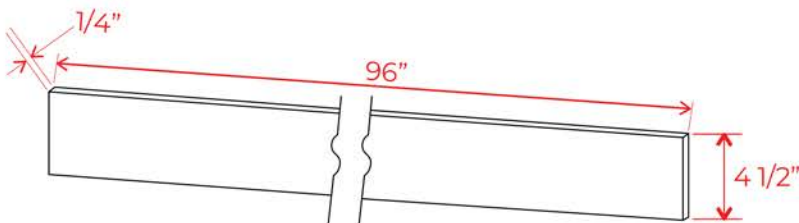

VKD36

Natural finish. Side mount only.
Full extension, not self-closing

Note: Max trim to 30"
Note: Interior Drawer Dimensions 3 1/2" x 18 1/4" x 20 1/4"

Toe Kick

Item Code	L
TKC	96

Sample Door

Item Code

SD