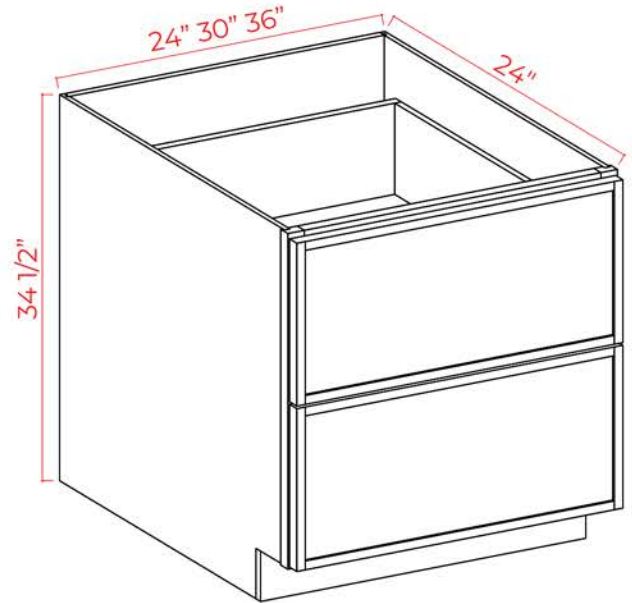

1 Drawer, 1 Adjustable Shelf (24", 27")
2 Drawers, 2 Adjustable Shelves (30", 33", 36", 42")

Base Cabinet Full High Single Door

Item Code		W	H	D
BFH09	Cabinet	9	34	24
	Door	8 3/4	1/2	3/4
BFH12	Cabinet	12	29	4
	Door	11 3/4	1/4	24
BFH15	Cabinet	15	34	3/4
	Door	14 3/4	1/2	4
BFH18	Cabinet	18	29	24
	Door	17 3/4	1/4	3/4
BFH21	Cabinet	21	34	4
	Door	20 3/4	1/2	24
			29	3/4
			1/4	4
			34	24
			1/2	3/4
			29	4
			1/4	
			34	
			1/2	
			29	
			1/4	

1 Adjustable Shelf (12", 15", 18", 21")

Base Cabinet Full High 2 Doors

Item Code		W	H	D
BFH24	Cabinet	24	34	24
	Door	11 3/4	1/2	3/4
BFH27	Cabinet	27	29	4
	Door	13 1/4	1/4	24
BFH30	Cabinet	30	34	3/4
	Door	14 3/4	1/2	4
BFH33	Cabinet	33	29	24
	Door	16 1/4	1/4	3/4
BFH36	Cabinet	36	34	4
	Door	17 3/4	1/2	24
			29	3/4
			1/4	4
			34	24
			1/2	3/4
			29	4
			1/4	
			34	
			1/2	
			29	
			1/4	

1 Adjustable Shelf

Base Cabinet 2 Drawers

Item Code		W	H	D
2DB24	Cabinet	24	34	24
	Top Drawer	23	1/2	3/
	Bottom Drawer	3/4	14	4
2DB30	Cabinet	23	1/2	3/
	Top Drawer	3/4	14	4
	Bottom Drawer	30	1/2	24
2DB36	Cabinet	29	34	3/
	Top Drawer	1/2	1/2	4
	Bottom Drawer	29	14	3/
		1/2	1/2	4
		36	14	24
		35	1/2	3/
		1/2	34	4
		35	1/2	3/
		1/2	14	4