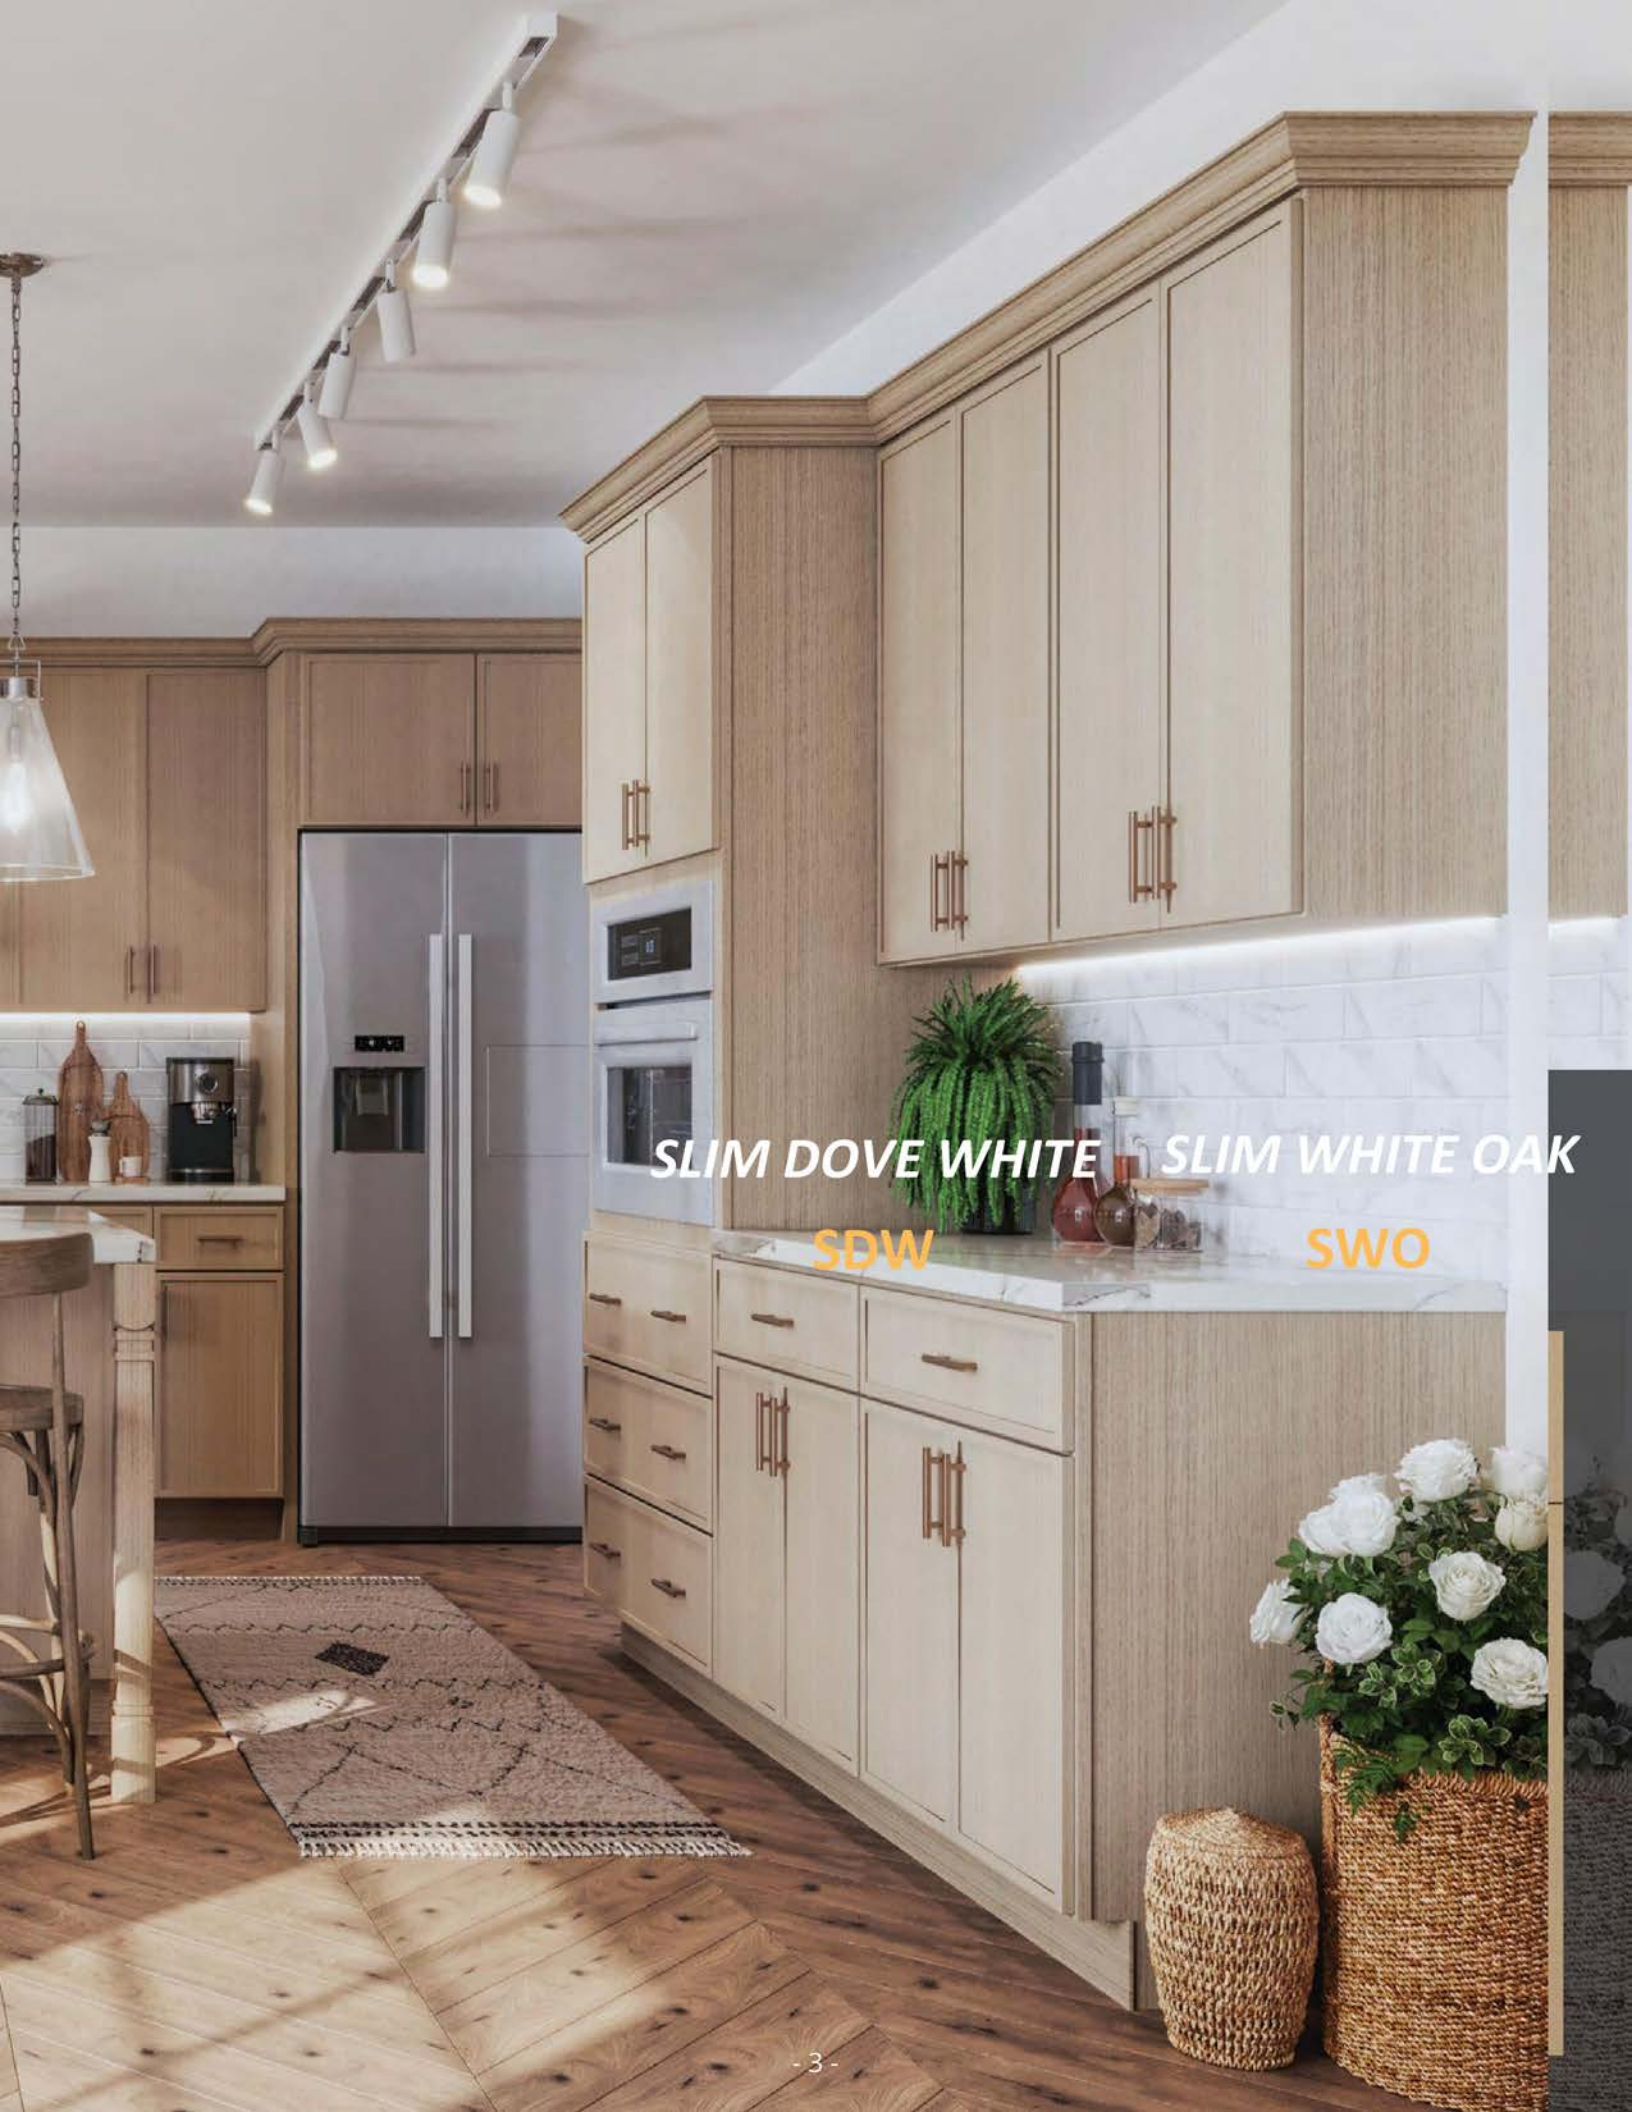

iBILDA

Slim Shaker Spec Catalog 2024

SLIM DOVE WHITE *SLIM WHITE OAK*

SDW

SWO

CABINET CONSTRUCTION LAYOUT - SLIM SHAKER

Plywood drawer box with dovetail construction

Soft close , undermounted full extension drawer slides.