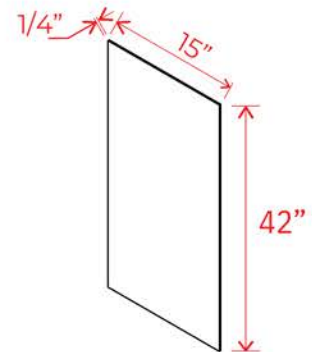

Item Code	L
USV2496	96

Note: Edges are not finished

Base SkinVeneer Panel

L Item Code	
BSV	34 1/2

Note: Edges are not finished

Wall Skin Panel

Item Code	L
WSV42	42

Note: Edges are not finished