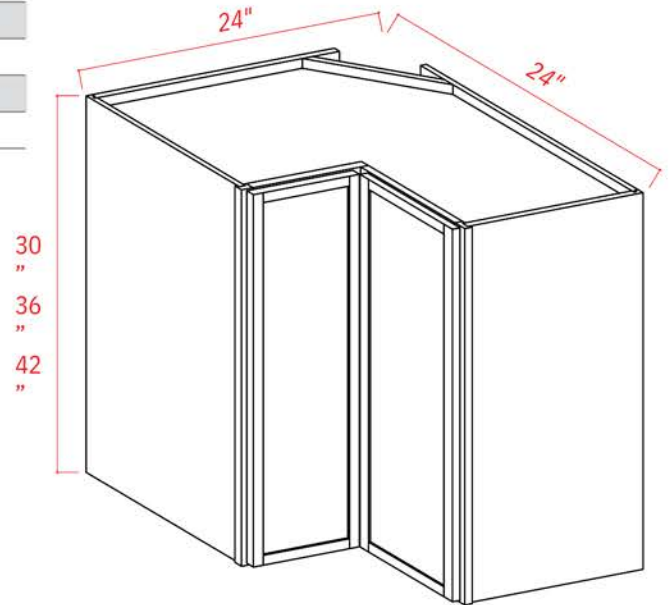

Easy Reach Wall Cabinet

Item Code		W	H	D
WER2430	Cabinet	24	30	24
	Door	10 5/8	29 3/4	3/
WER2436	Cabinet	24	36	4
	Door	10 5/8	35 3/4	24
WER2442	Cabinet	24	42	3/
	Door	10 5/8	41 3/4	4

24
3/
4

2 adjustable shelves (30" & 36")
3 adjustable shelves (42")

Wall Blind Corner Cabinet

Item Code		W	H	D
WBC2730	Cabinet	27	30	12
	Door	12 9/16	29 3/4	3/
WBC2736	Cabinet	27	36	4
	Door	12 9/16	35 3/4	12
WBC2742	Cabinet	27	42	3/
	Door	12 9/16	41 3/4	4

12
3/
4