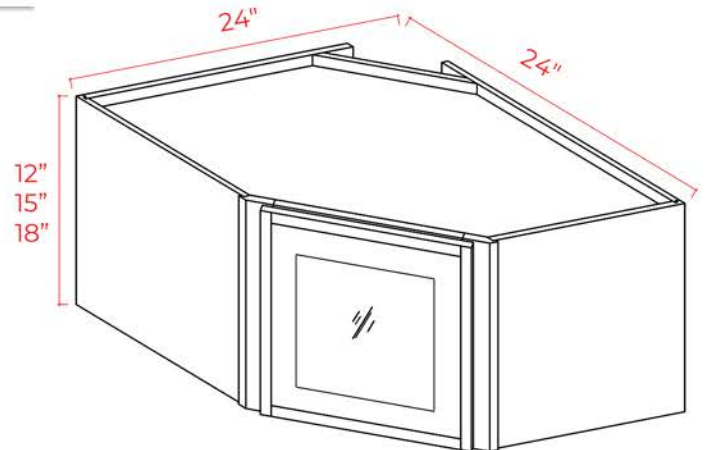

Clear glass included
Color matched interior
No shelf